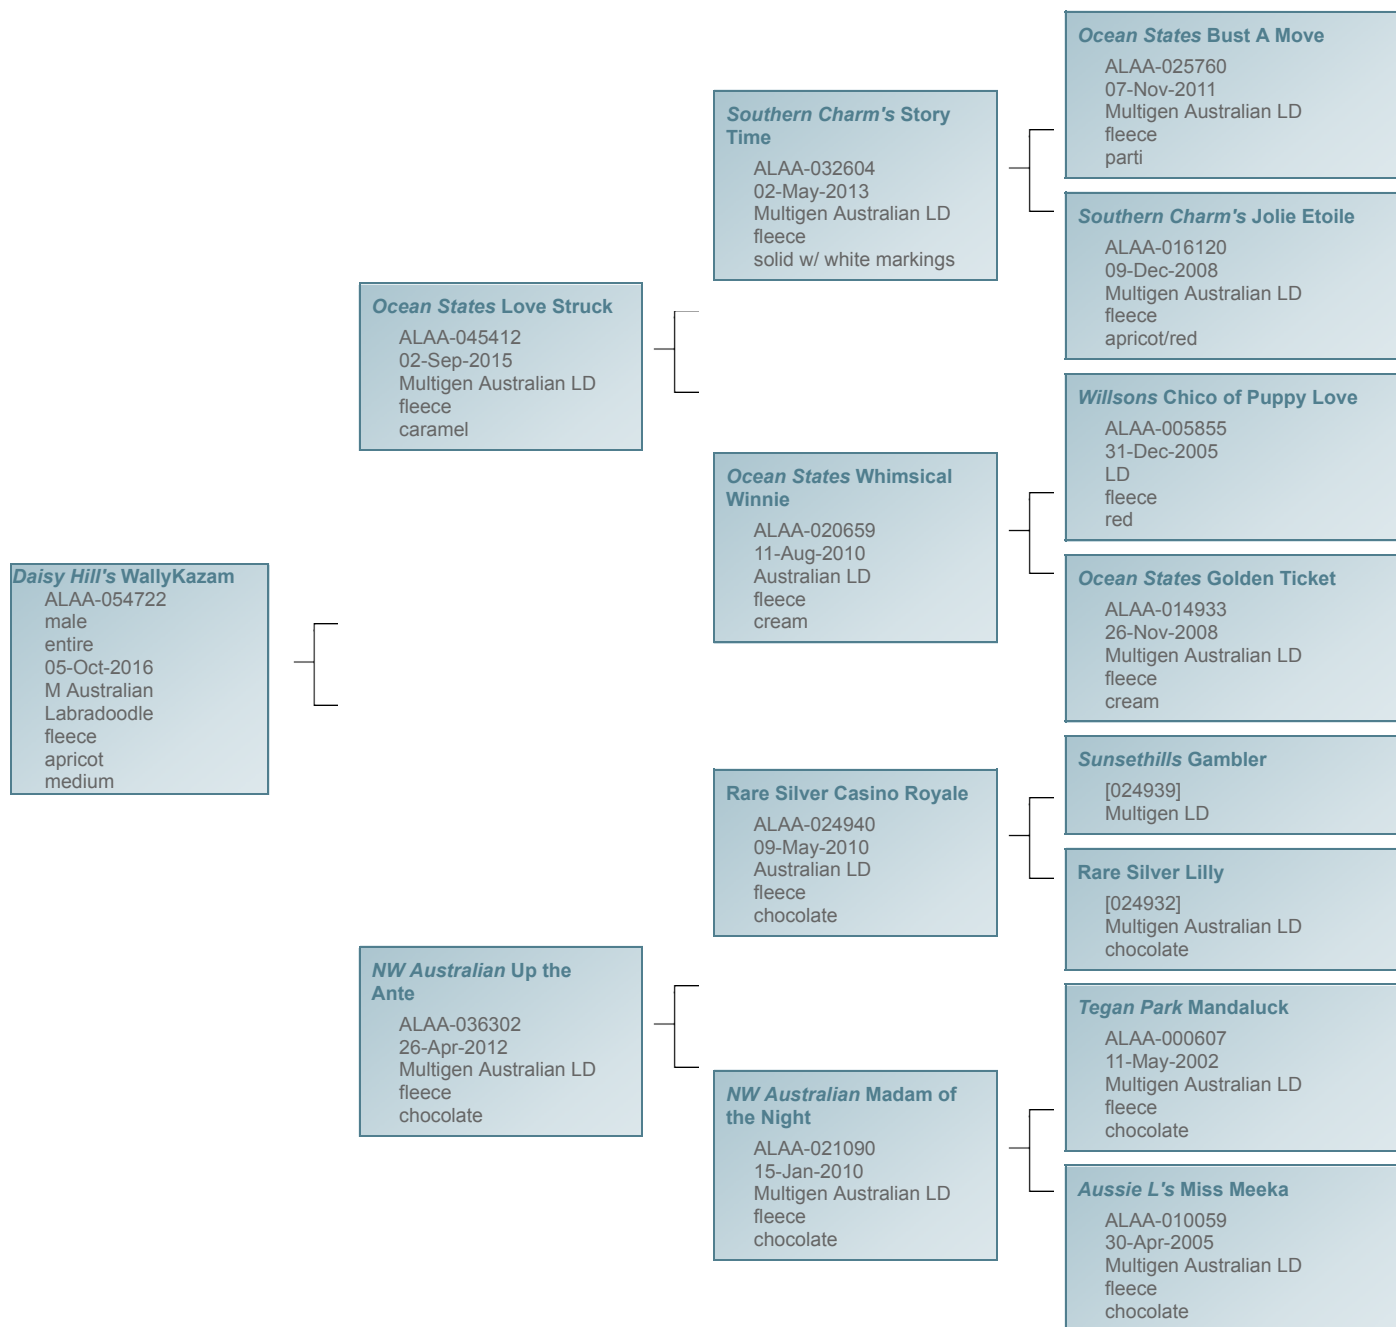

ALAA
**AUSTRALIAN
 LABRADOODLE**
 ASSOCIATION OF AMERICA
 DEDICATED TO RESPONSIBLE BREEDING
 EST: 2004

- Home
- About Us
- Breeder Membership
- Pet Membership
- Find a Breeder
- Breeder Roundtable
- Get Connected
- Contact Us

ALAA Home » Member Services » Pedigree

Dog Pedigree - *Daisy Hill's WallyKazam*

New Search

The ALAA database is intended as an opportunity for members to share information. The ALAA relies on the pedigree and medical testing information provided by its member breeders and reports the information submitted. The information has not been independently verified by the ALAA and the ALAA does not guarantee or warrant the information. Any use of or reliance upon the information is at the user's risk.